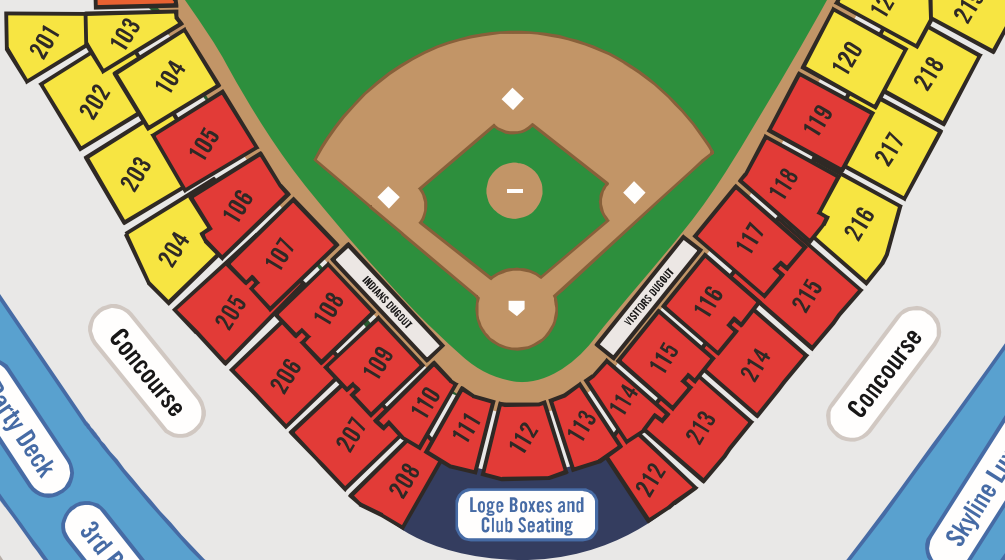

VICTORY FIELD

VENUE MAP

W Maryland St >>

S West St >>

Center Field Gate

Center Field Plaza

Vehicle Access
Cooler Gate

Videoboard

Right Field Gate

Corona Premier
Patio

Grounds Tunnel Access

Yuengling Landing

Left Field
Picnic Area

3rd Base Gate

Admin/Suite
Entrance

Elements Financial Club

Loading Dock

Stadium Parking

Sampson Drive Parking

3rd Base Party Terrace
Party Deck
3rd Base Suite Lounge

1st Base Party Terrace
Skyline Luxury Suites